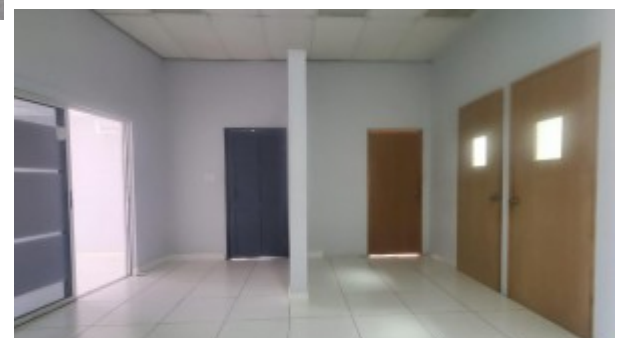

## CASA Boes Orman

**Price:** USD 4.465 (AWG 7.948)

**Location:** Oranjestad

Great opportunity to start your business or to extend your business. Located on a prime location with lots of daily traffic. Total size 265 m<sup>2</sup>, Monthly rent avg 30/m<sup>2</sup>, excl taxes 2-month deposit. Property can be divided into 2 separate rentals. Right Side 142 m<sup>2</sup>. Left side 123 m<sup>2</sup>. 20 kw solar panel installed. Currently generates 120% of current tenant's power needs. Renter benefits if the entire building is rented. y. Available December 1st, 2023