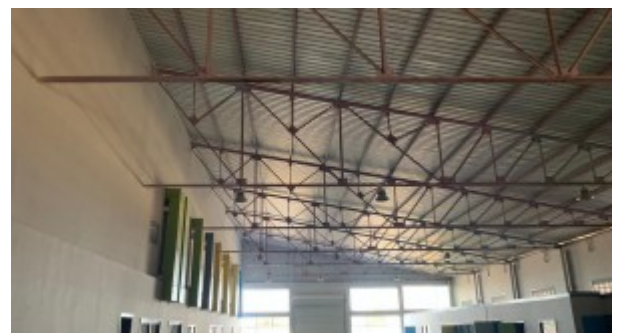

COMMERCIAL RENTALS

CASA Pos Chiquito Commercial Warehouse

Price: USD 11 (AWG 20)

Location: Pos Chiquito

This is a prime location, located on a heavy traffic road. Great for visibility! This commercial property has more than enough space and is great for wholesalers, car dealers, construction and much more! Large warehouse! Total lot size: 963 m2 with compatible parking space. Awg 20 per m2. Call us for a viewing: +297 568-3350 Email: info@aruba-realty.com